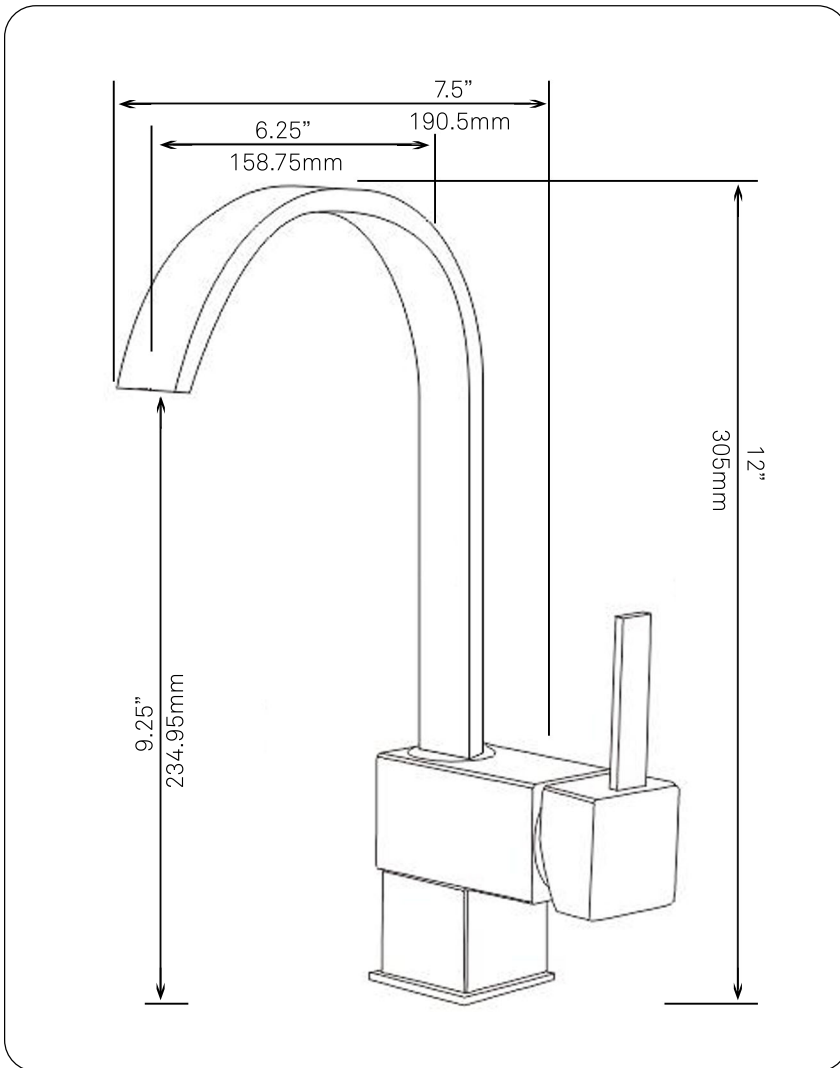

NOTES

Novatto reserves the right (1) to make changes in specifications and materials, and (2) to change or discontinue models, both without notice or obligation. Dimensions are for reference only, see www.Novatto.com for finish options and product availability.

Novatto Inc
TOLL FREE 844.404.4242
www.Novatto.com